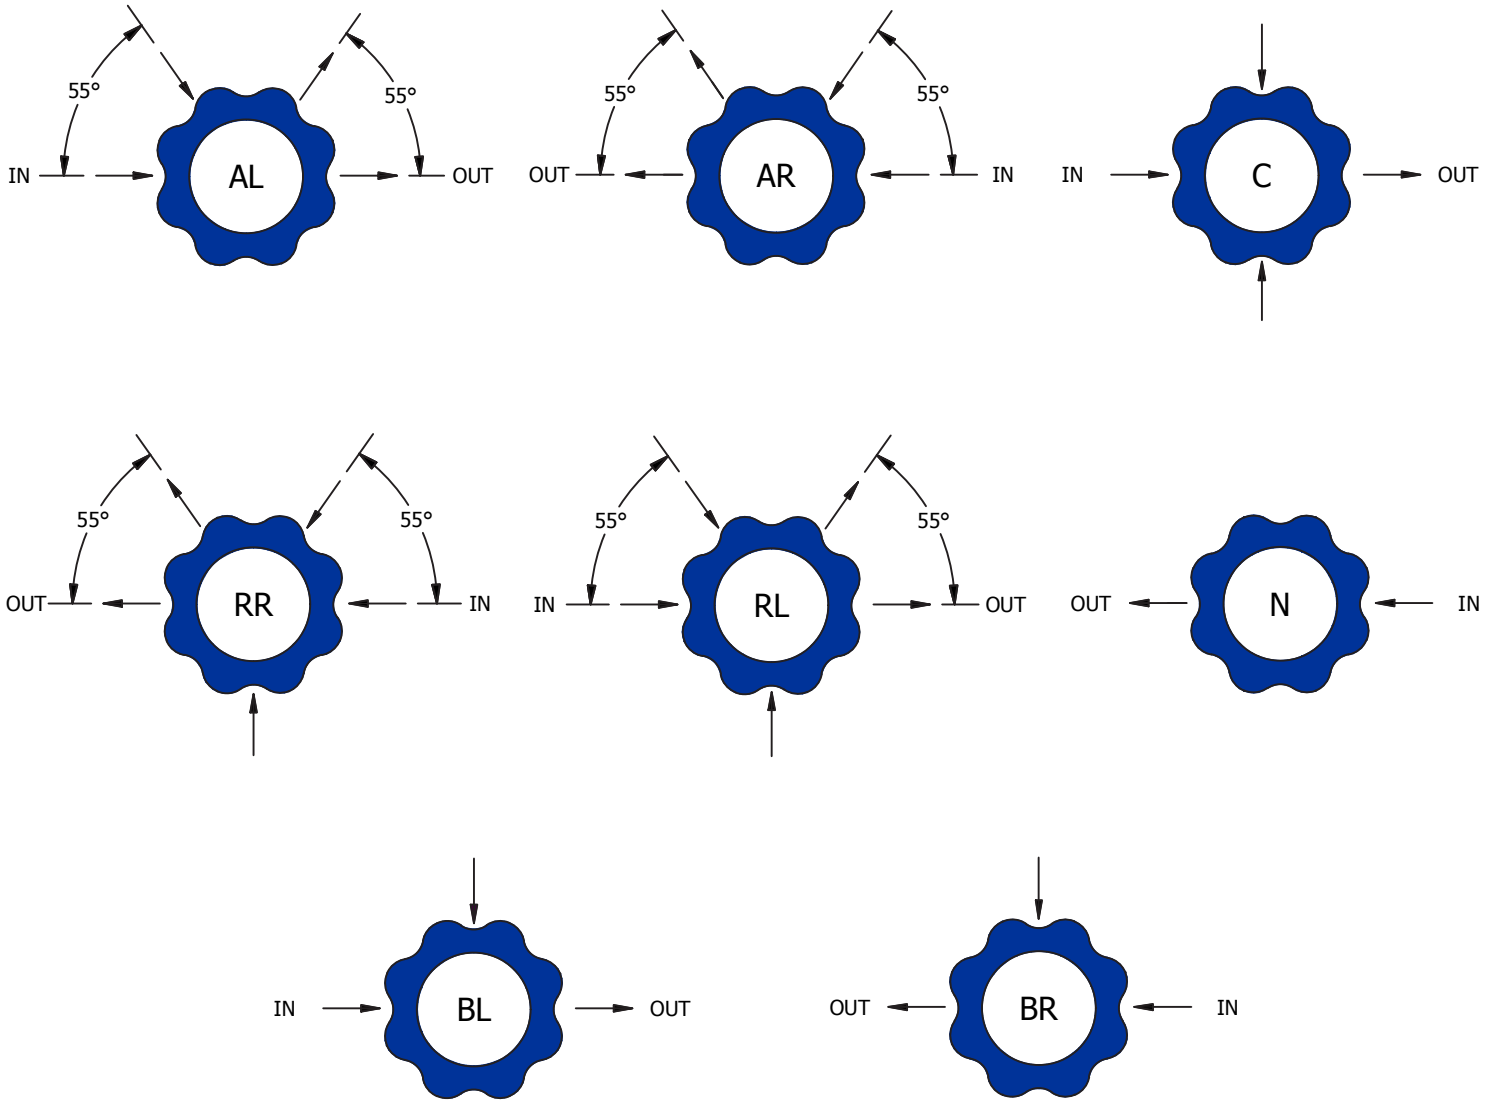

Porting Configurations

BACK PRESSURE REGULATORS

DESIGNED AND BUILT IN THE UK

PRESSURE TECH LTD

Unit 24, Graphite Way, Hadfield, Glossop, Derbyshire, UK, SK13 1QH

T +44 (0)1457 899 307

E info@pressure-tech.com